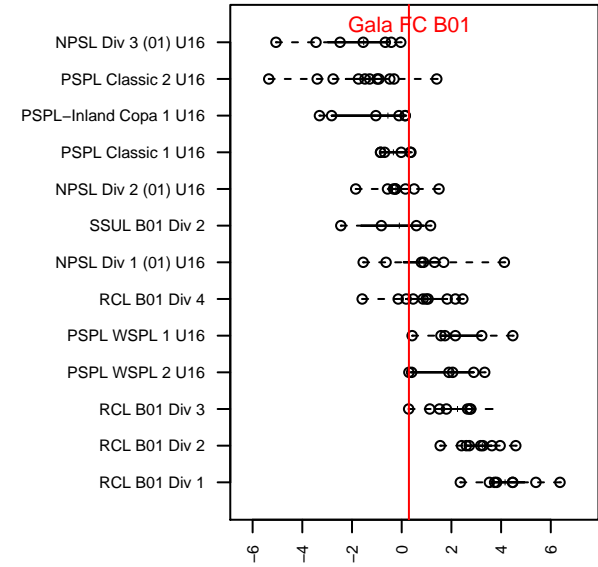

Gala FC B01

Gala FC
 Marysville, Marysville, WA, WA
 B01 total strength=1319
 attack=7.38 defense=4.95
 fall league = PSPL WSPL 2 U16
 notes= Baxter 2015-6

alt names used:
 GALA FC-01 BAXTER
 Gala FC BU01
 Gala FC [B01]
 Gala FC

Venues played:
 2016 Starfire Spring Classic BU16
 2016 Central WA Super Cup U16 Gold
 2016 Sky River BU16
 2016 PSPL WSPL 2 U16

Gala FC B01
 Dots are actual minus expected GF (blue circles) and GA (red triangles).
 Blue line is smoothed change in attack strength. Red is smoothed change in defense strength.

**attack and defense variance (black dot)
relative to other teams
and top 10 in region**

**attack and defense rating
relative to others at age
and all opponents in last 13 months**

Performance relative to 13 month average